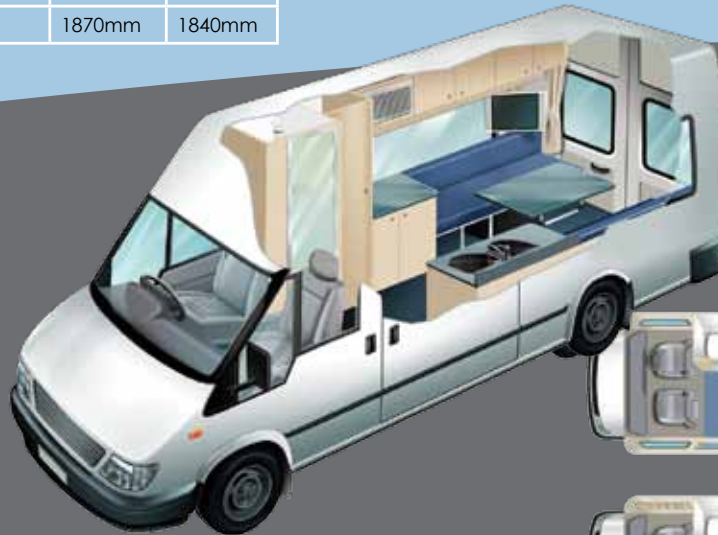

Euro Tourer

Your campervan, your world...

Vehicle VW Crafter 35 • 2.4L TDI • 6 speed semi automatic transmission • 75L fuel capacity • Air con in cabin • AM/FM radio with single disc CD player • Power steering, windows, mirrors • ABS, ESP and TCS safety package • **Also available as Ford Transit 2.4L diesel**

Features 12V / 240V Power • Gas/electric hot water heater with water pump • Roof vent

Kitchen 80L fridge/freezer • Dual speed rangehood • Microwave oven • Quality cabinets • 3 burner stove / sink combo unit

Living Area Air con • Dining area • Flat screen TV/DVD player • Quality furnishings • Under seat and overhead storage

Bathroom Electric flush cassette toilet • Fibreglass shower unit with adjustable shower rose & soap holder • Hot & cold water • Ventilation

Dimensions

External (Vehicle Extremities)	VW	Ford
Length	6940mm	6403mm
Width	1993mm	1974mm
Height	2705mm	2622mm
Internal (Floor Plan)	VW	Ford
Length	4300mm	3970mm
Width	1748mm	1720mm
Height	1870mm	1840mm

Bed 1 Single (Driver's Side)	Length 1970mm
	Width 670mm
Bed 2 Single (Passenger Side)	Length 1940mm
	Width 670mm
Bed 1+2 combined (Single conv. to double)	Length 1970mm
	Width 1730mm